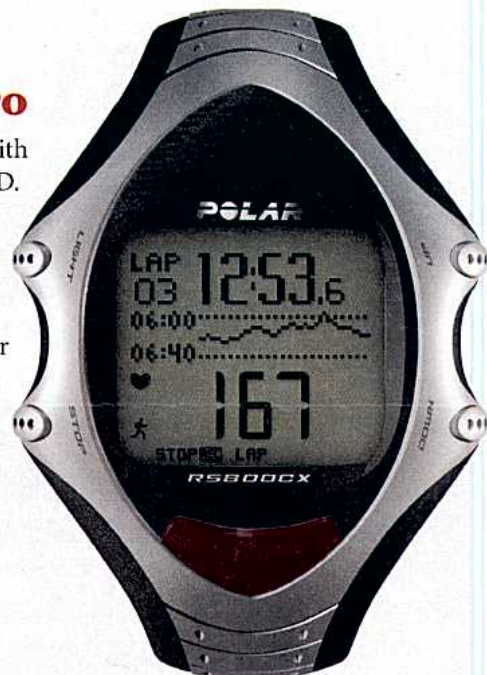

Polar Electro

The RS800CX wrist unit works with the WearLink+ transmitter W.I.N.D. to provide the most accurate heart rate measurement. At the most basic level the unit is compatible with all W.I.N.D. sensors, letting users create and build on their training system. Suggested retail: $419.95

1111 Marcus Avenue
Suite M15
Lake Success, NY 11042
(800) 290-6330
www.polarusa.com